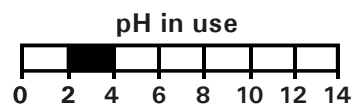

N.B. Always test surface compatibility prior to use.

DILUTIONS

BREAKER : WATER	Severe Scale - undiluted	Heavy Soil - 1:10
	Medium Soil - 1:40	Light Soil - 1:80

Code: 506

PACK SIZES

1L

5L