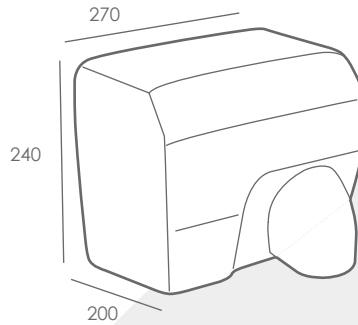

ULTRADRY Pro 1 HAND DRYER

Affordable Traditional Hand Dryers In White And Stainless Steel

The **UltraDry Pro 1** hand and face dryer has an extremely powerful motor and is perfect for a facility that requires long term, heavy usage.

WHY DRYSENZ?

- We provide a variety of effective hand dryers
- We pride ourselves on delivering style, performance, reliability and value.
- Our units provide maximum hygiene with durable long-lives for an economic price.

FEATURES

- High-speed turbo powered brush motor
- 50% more powerful than conventional hand dryers
- For medium to high traffic areas
- Durable, vandal resistant steel case.
- Long life, durable motor
- Digital circuit
- Infrared sensor with anti-interfere technology
- 360° revolving nozzle
- Surface mounted
- TUV certified

SOUND LEVEL	POWER	AIR SPEED	MOTOR SPEED	DRYING SPEED	SPLASH PROOF RATING	VOLTAGE
70 db	2500 w	30 m/s	7,500 rpm	15 seconds	IPX1	220 - 240 v / 50 - 60 Hz

FINISH	BOX QTY	UNIT WEIGHT	WARRANTY	DIMENSIONS
Stainless / White	4	6.25 kg	2 years	W270S x H240 x D200 mm

H1
H11